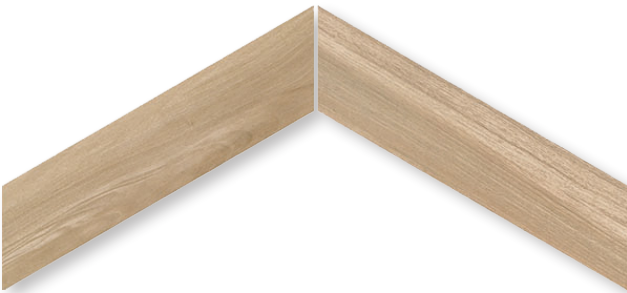

EVERWOOD

COLLECTION

Wayne Tile
Company

waynetile.com

EVERWOOD

STOCK SIZES

6"x36"

4"x21" Chevron

AVAILABLE COLORS

Beige

Mohogany

Nut

White

Beige | 6"x36"

Beige | 4"x21" Chevron

Mohagany | 6"x36"

Mohagany | 4'x21" Chevron

Nut | 6"x36"

Nut | 4"x21" Chevron

White | 6"x36"

White | 4"x21" Chevron

EVERWOOD

TECHNICAL CHARACTERISTICS

Material	Glazed Porcelain
Finish	Matte
Thickness	8.5MM Plank 9MM Chevron
Water Absorption	$\leq 0.5\%$
DCOF	≥ 0.42
Application	Interior/Exterior
Frost Resistance	Yes
Breaking Strength	≥ 2000 N